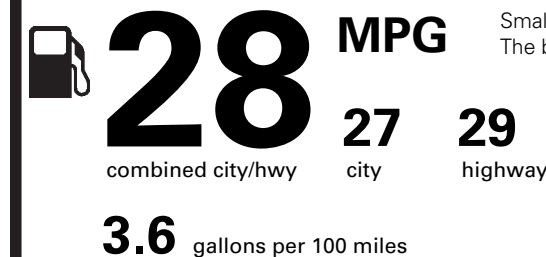

NO CHARGE
NO CHARGE

PRICE INFORMATION

BASE PRICE	\$23,450.00
TOTAL OPTIONS/OTHER	
TOTAL VEHICLE & OPTIONS/OTHER	23,450.00
DESTINATION & DELIVERY	1,245.00

EPA DOT Fuel Economy and Environment

Gasoline Vehicle

Fuel Economy

Small SUVs range from 16 to 120 MPG. The best vehicle rates 141 MPGe.

You save **\$250**

in fuel costs over 5 years compared to the average new vehicle.

Annual fuel cost **\$1,450**

Fuel Economy & Greenhouse Gas Rating (tailpipe only) Smog Rating (tailpipe only)